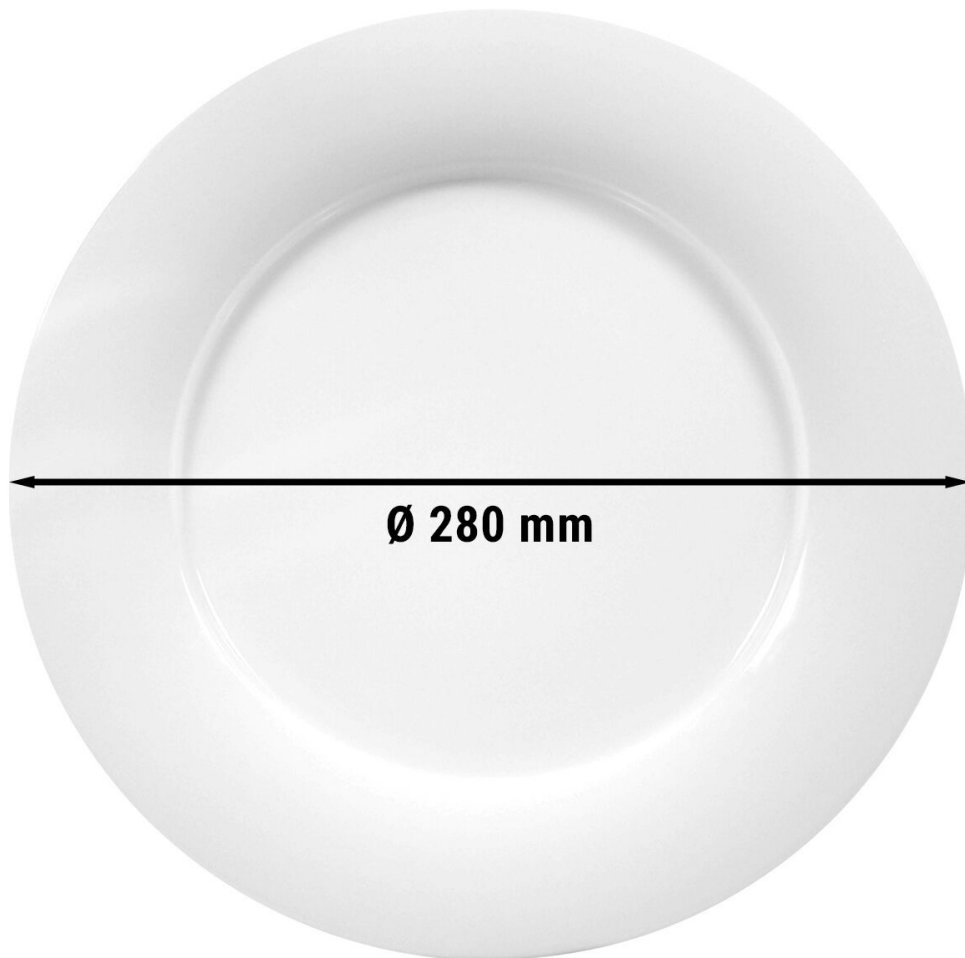

ggmgastro

Company address: GGM Gastro International GmbH Weinerpark 16, 48607 Ochtrup www.ggmgastro.com
Tel: +49 (0) 2553 / 722 01 00 Fax: +49 (0) 2553 / 722 02 00 Email: info@ggmgastro.com

SKU: TFSSW28

**(6 pieces) SELTMANN WEIDEN | Plates - flat - Ø 280mm -
White/Plain**

"EN | ENGLISH
DE | DEUTSCH
NL | NEDERLANDS
ES | ESPAÑOL
FR | FRANÇAIS
IT | ITALIANO"