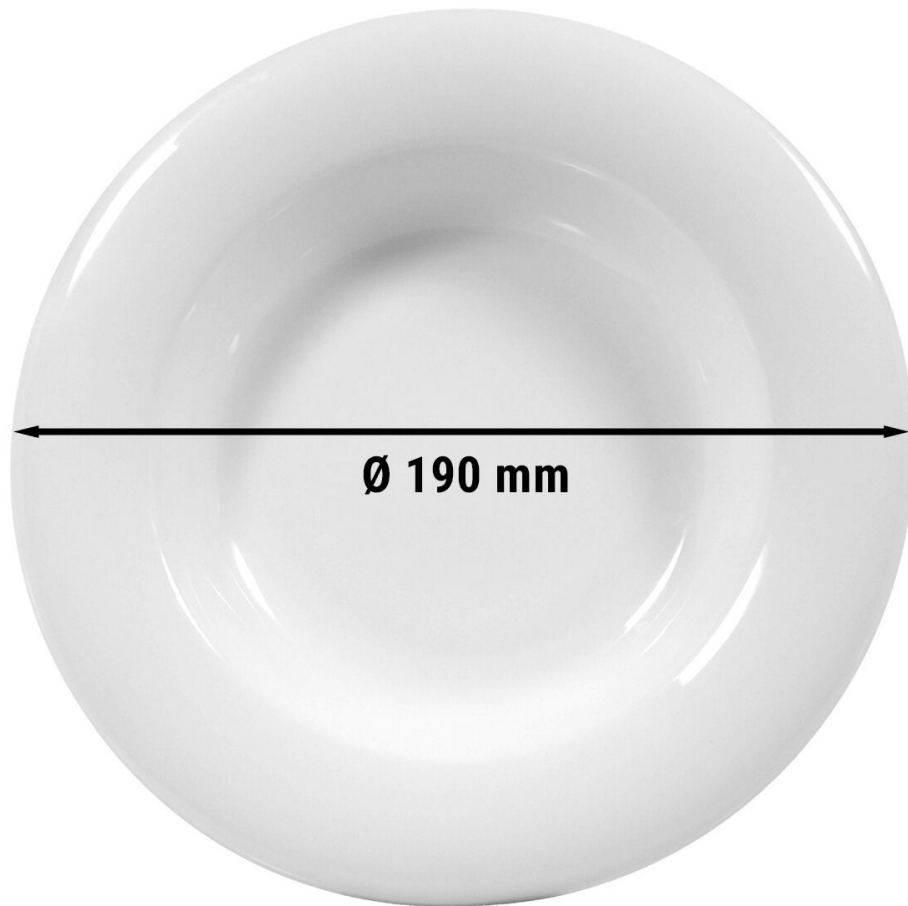

ggmgastro

Company address: GGM Gastro International GmbH Weinerpark 16, 48607 Ochtrup www.ggmgastro.com
Tel: +49 (0) 2553 / 722 01 00 Fax: +49 (0) 2553 / 722 02 00 Email: info@ggmgastro.com

SKU: STSSW19

**(6 pieces) SELTMANN WEIDEN | Salad plate - Ø 190mm -
White/Plain**

"EN | ENGLISH
DE | DEUTSCH
NL | NEDERLANDS
ES | ESPAÑOL
FR | FRANÇAIS
IT | ITALIANO"