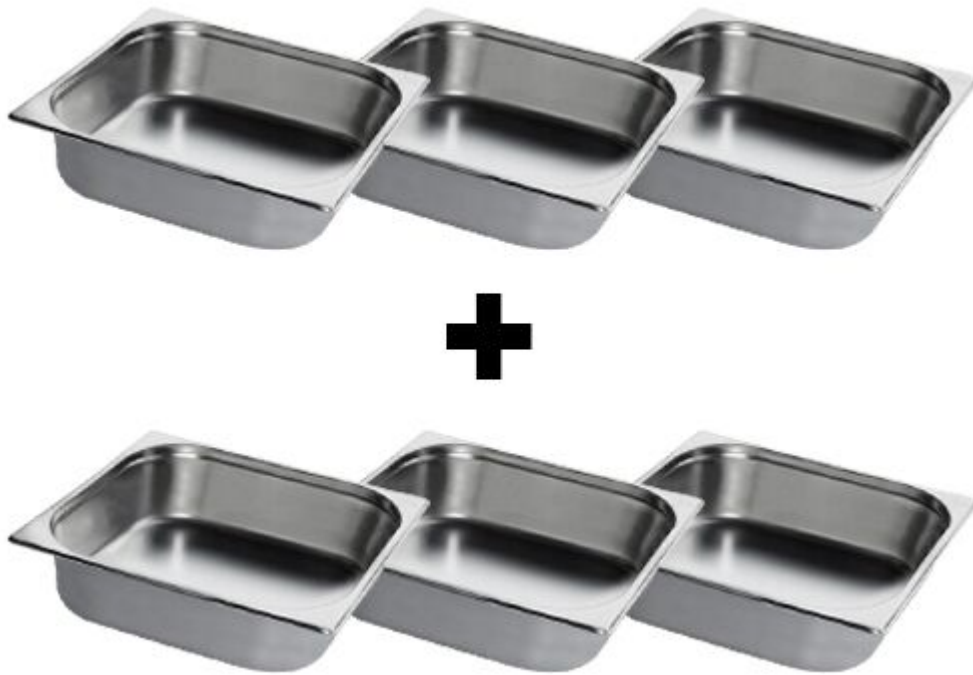

ggmgastro

Company address: GGM Gastro International GmbH Weinerpark 16, 48607 Ochtrup www.ggmgastro.com
Tel: +49 (0) 2553 / 722 01 00 Fax: +49 (0) 2553 / 722 02 00 Email: info@ggmgastro.com

SKU: GBY23100#SET6

Stainless steel Container GN 2/3 - Height: 100mm

"EN | ENGLISH
DE | DEUTSCH
NL | NEDERLANDS
ES | ESPAÑOL
FR | FRANÇAIS
IT | ITALIANO"