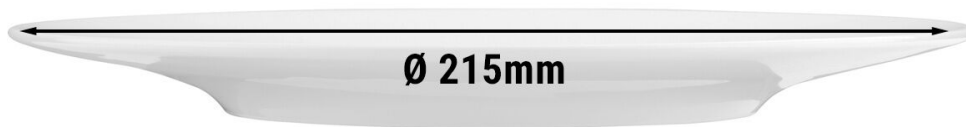

ggmgastro

Company address: GGM Gastro International GmbH Weinerpark 16, 48607 Ochtrup www.ggmgastro.com
Tel: +49 (0) 2553 / 722 01 00 Fax: +49 (0) 2553 / 722 02 00 Email: info@ggmgastro.com

SKU: TFCFDSW21

(6 pieces) SELTMANN WEIDEN | Plates - flat - Ø 215 mm - White

"EN | ENGLISH
DE | DEUTSCH
NL | NEDERLANDS
ES | ESPAÑOL
FR | FRANÇAIS
IT | ITALIANO"