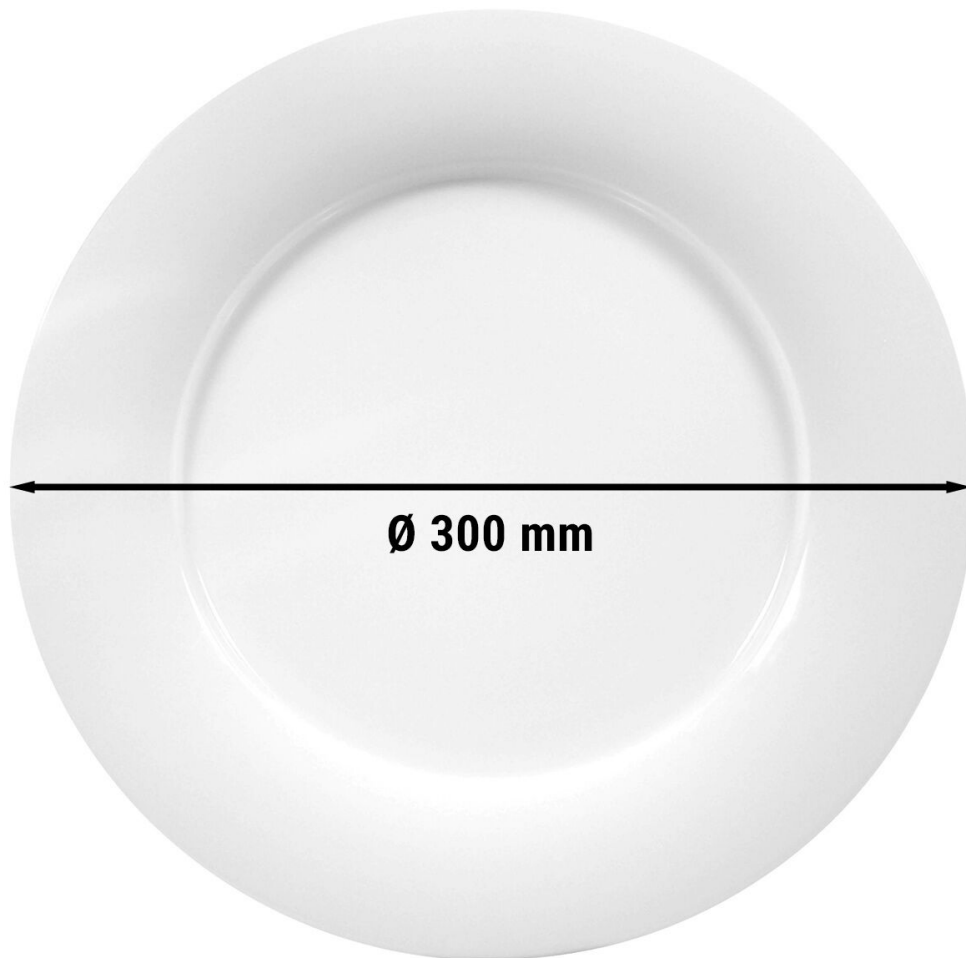

ggmgastro

Company address: GGM Gastro International GmbH Weinerpark 16, 48607 Ochtrup www.ggmgastro.com
Tel: +49 (0) 2553 / 722 01 00 Fax: +49 (0) 2553 / 722 02 00 Email: info@ggmgastro.com

SKU: TFSSW30

**(6 pieces) SELTMANN WEIDEN | Plates - flat - Ø 300 mm -
White/Plain**

"EN | ENGLISH
DE | DEUTSCH
NL | NEDERLANDS
ES | ESPAÑOL
FR | FRANÇAIS
IT | ITALIANO"