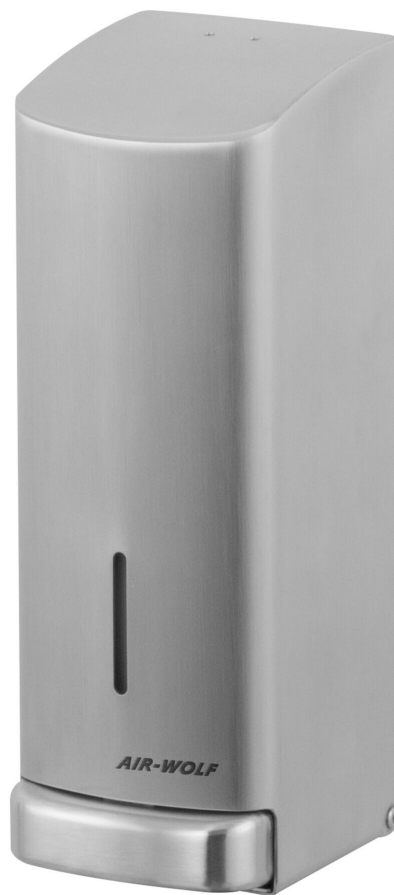

ggmgastro

Company address: GGM Gastro International GmbH Weinerpark 16, 48607 Ochtrup www.ggmgastro.com
Tel: +49 (0) 2553 / 722 01 00 Fax: +49 (0) 2553 / 722 02 00 Email: info@ggmgastro.com

SKU: SDSEAW12

**AIR-WOLF | Soap & disinfectant dispenser with push button -
1200ml - stainless steel**

"EN | ENGLISH
DE | DEUTSCH
NL | NEDERLANDS
ES | ESPAÑOL
FR | FRANÇAIS
IT | ITALIANO"