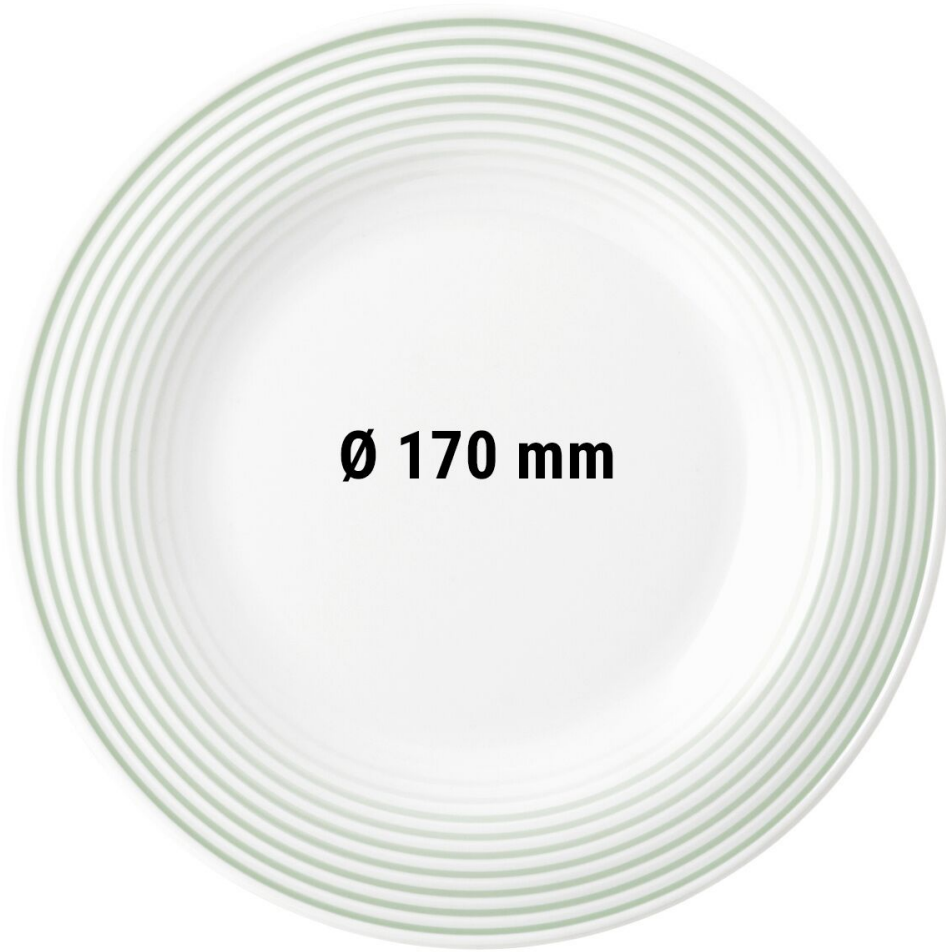

ggmgastro

Company address: GGM Gastro International GmbH Weinerpark 16, 48607 Ochtrup www.ggmgastro.com
Tel: +49 (0) 2553 / 722 01 00 Fax: +49 (0) 2553 / 722 02 00 Email: info@ggmgastro.com

Ø 170 mm

SKU: TFBSGSW17

(6 pieces) SELTMANN WEIDEN | Plate - flat - Ø 170mm - Sage Green

"EN | ENGLISH
DE | DEUTSCH
NL | NEDERLANDS
ES | ESPAÑOL
FR | FRANÇAIS
IT | ITALIANO"