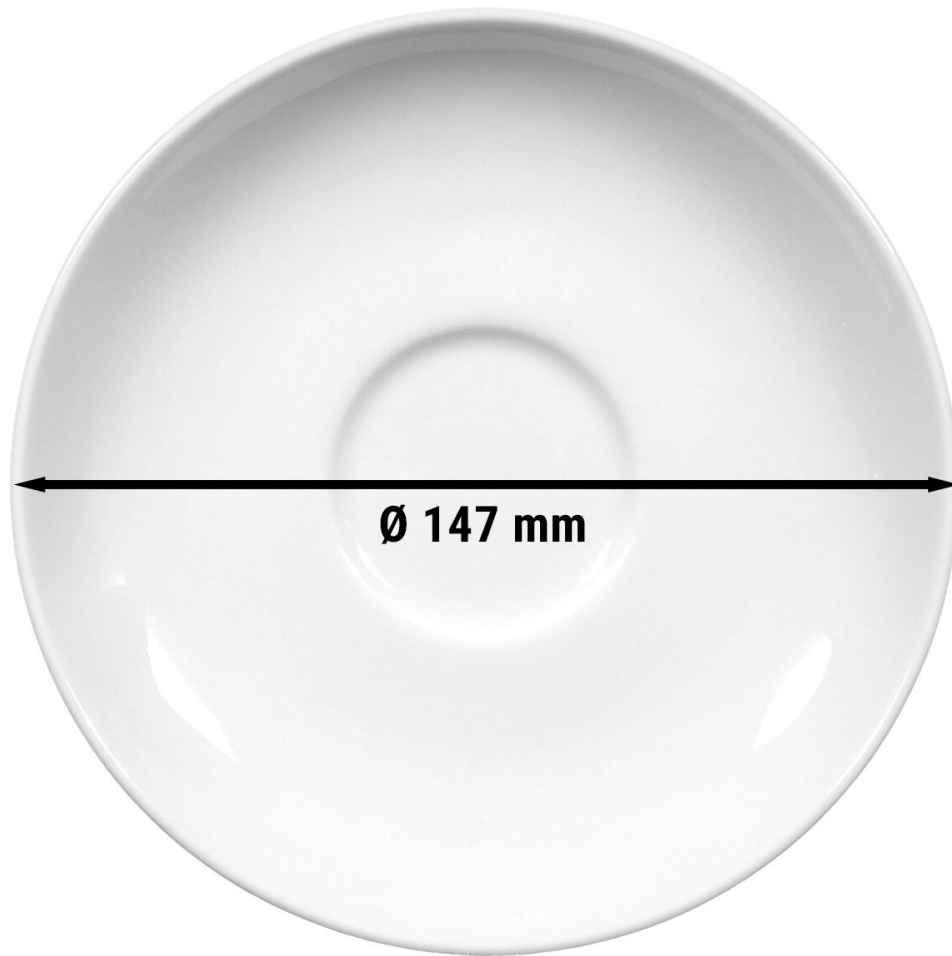

ggmgastro

Company address: GGM Gastro International GmbH Weinerpark 16, 48607 Ochtrup www.ggmgastro.com
Tel: +49 (0) 2553 / 722 01 00 Fax: +49 (0) 2553 / 722 02 00 Email: info@ggmgastro.com

SKU: UTMBSW14

(6 pieces) SELTMANN WEIDEN | Saucer - Ø 147 mm - White/Plain

"EN | ENGLISH
DE | DEUTSCH
NL | NEDERLANDS
ES | ESPAÑOL
FR | FRANÇAIS
IT | ITALIANO"