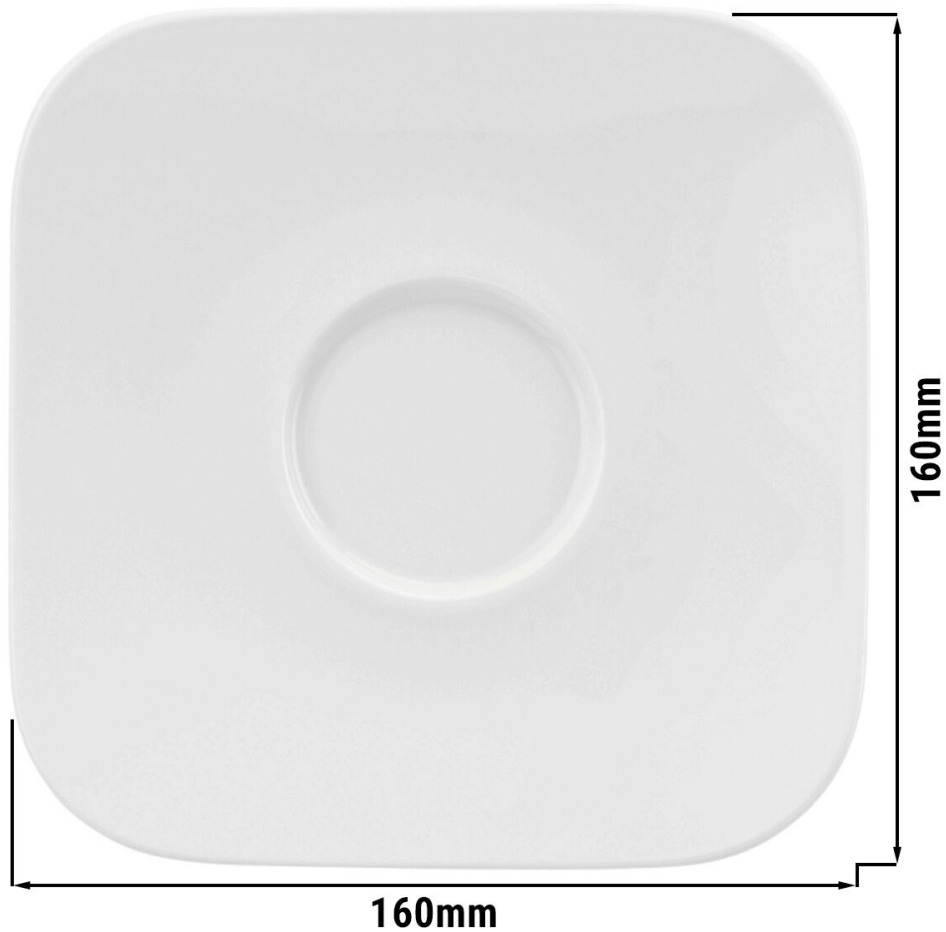

ggmgastro

Company address: GGM Gastro International GmbH Weinerpark 16, 48607 Ochtrup www.ggmgastro.com
Tel: +49 (0) 2553 / 722 01 00 Fax: +49 (0) 2553 / 722 02 00 Email: info@ggmgastro.com

SKU: UTECFDSW16

(6 pieces) SELTMANN WEIDEN | Saucer - angular large - 160 x 160 mm - White

"EN | ENGLISH
DE | DEUTSCH
NL | NEDERLANDS
ES | ESPAÑOL
FR | FRANÇAIS
IT | ITALIANO"