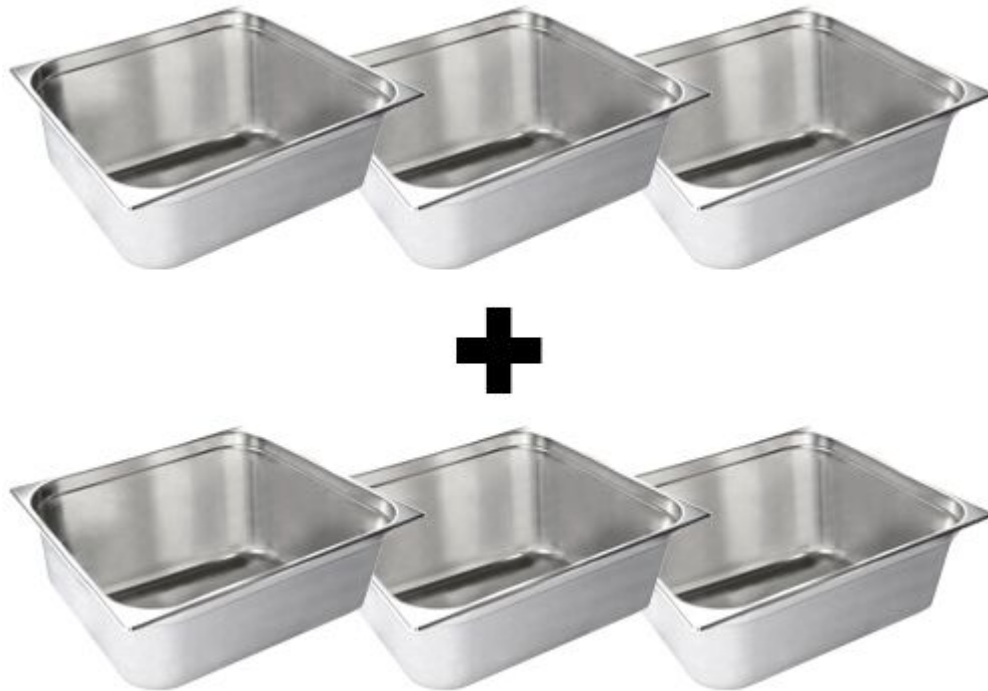

ggmgastro

Company address: GGM Gastro International GmbH Weinerpark 16, 48607 Ochtrup www.ggmgastro.com
Tel: +49 (0) 2553 / 722 01 00 Fax: +49 (0) 2553 / 722 02 00 Email: info@ggmgastro.com

SKU: GBY21150#SET6

Stainless steel Container GN 2/1 - Height: 150mm

"EN | ENGLISH
DE | DEUTSCH
NL | NEDERLANDS
ES | ESPAÑOL
FR | FRANÇAIS
IT | ITALIANO"