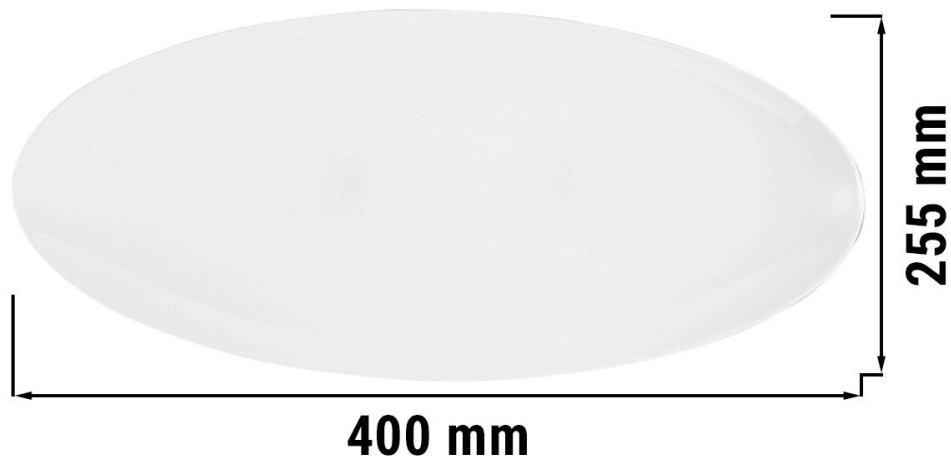

ggmgastro

Company address: GGM Gastro International GmbH Weinerpark 16, 48607 Ochtrup www.ggmgastro.com
Tel: +49 (0) 2553 / 722 01 00 Fax: +49 (0) 2553 / 722 02 00 Email: info@ggmgastro.com

SKU: CPMCSW42

(2 pieces) SELTMANN WEIDEN | Coupe plate - 400 x 255 mm

"EN | ENGLISH
DE | DEUTSCH
NL | NEDERLANDS
ES | ESPAÑOL
FR | FRANÇAIS
IT | ITALIANO"