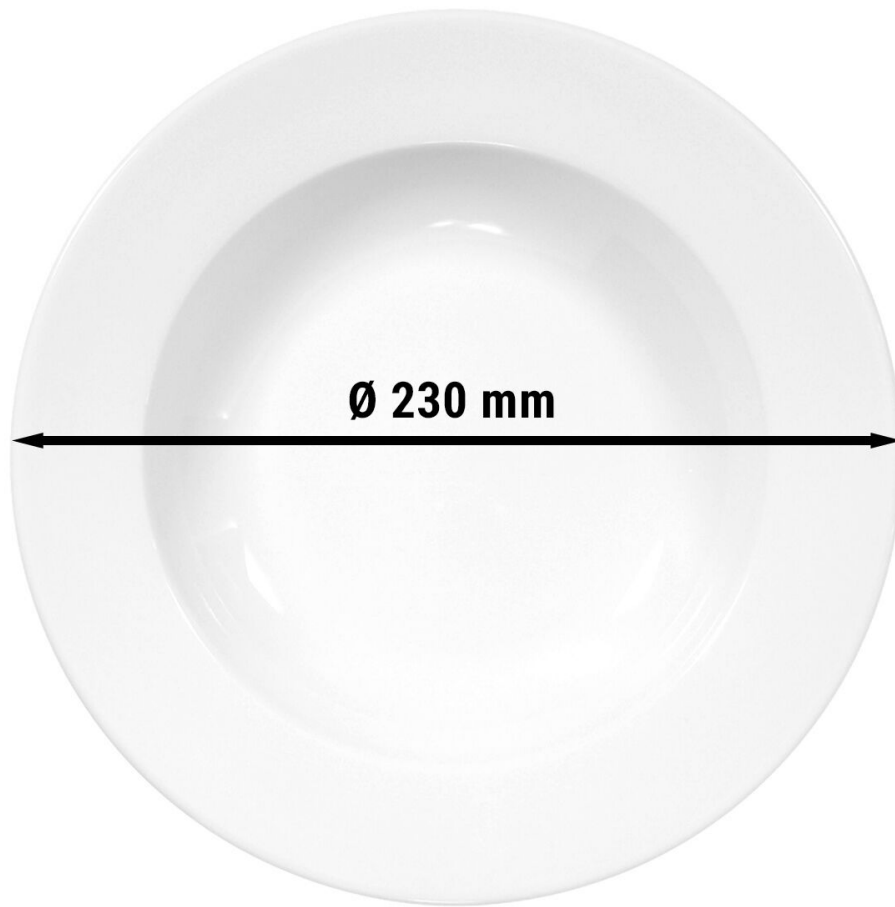

ggmgastro

Company address: GGM Gastro International GmbH Weinerpark 16, 48607 Ochtrup www.ggmgastro.com
Tel: +49 (0) 2553 / 722 01 00 Fax: +49 (0) 2553 / 722 02 00 Email: info@ggmgastro.com

SKU: TTMBSW23

**(6 pieces) SELTMANN WEIDEN | Plates - deep - Ø 230mm -
White/Plain**

"EN | ENGLISH
DE | DEUTSCH
NL | NEDERLANDS
ES | ESPAÑOL
FR | FRANÇAIS
IT | ITALIANO"