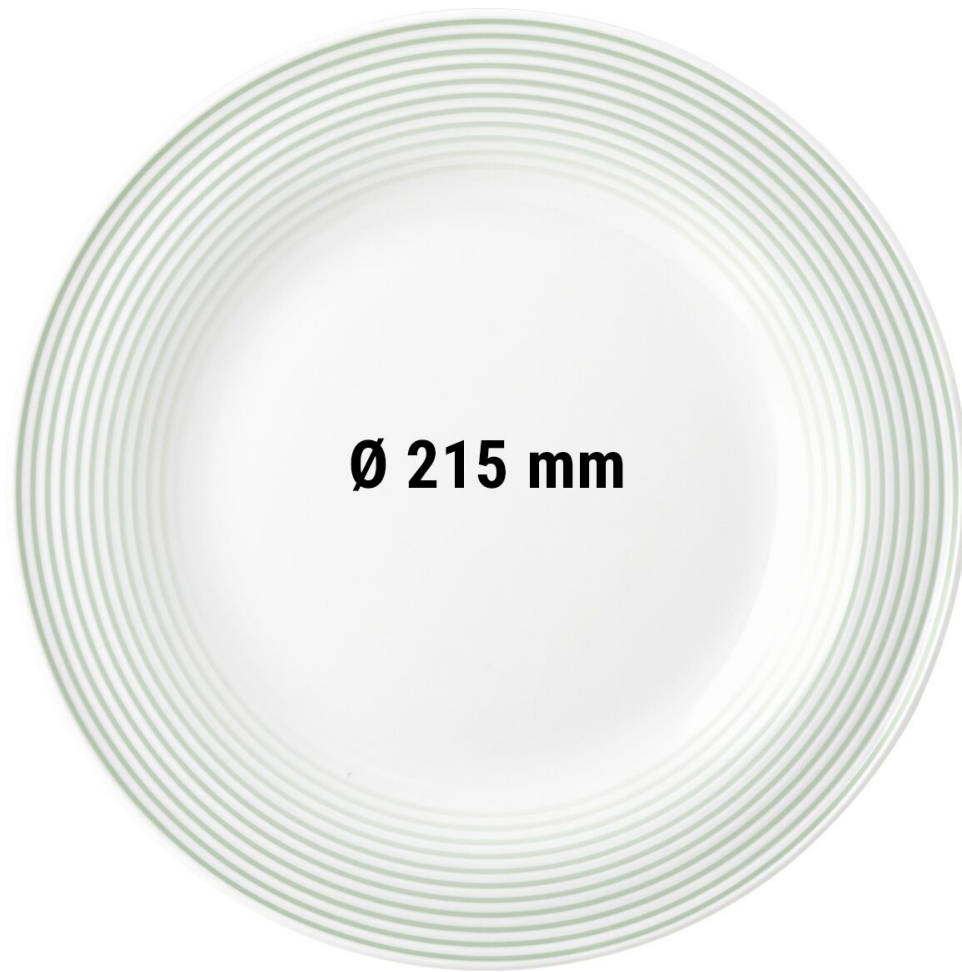

ggmgastro

Company address: GGM Gastro International GmbH Weinerpark 16, 48607 Ochtrup www.ggmgastro.com
Tel: +49 (0) 2553 / 722 01 00 Fax: +49 (0) 2553 / 722 02 00 Email: info@ggmgastro.com

Ø 215 mm

SKU: TFBSGSW21

(6 pieces) SELTMANN WEIDEN | Plate - flat - Ø 215 mm - Sage Green

"EN | ENGLISH
DE | DEUTSCH
NL | NEDERLANDS
ES | ESPAÑOL
FR | FRANÇAIS
IT | ITALIANO"