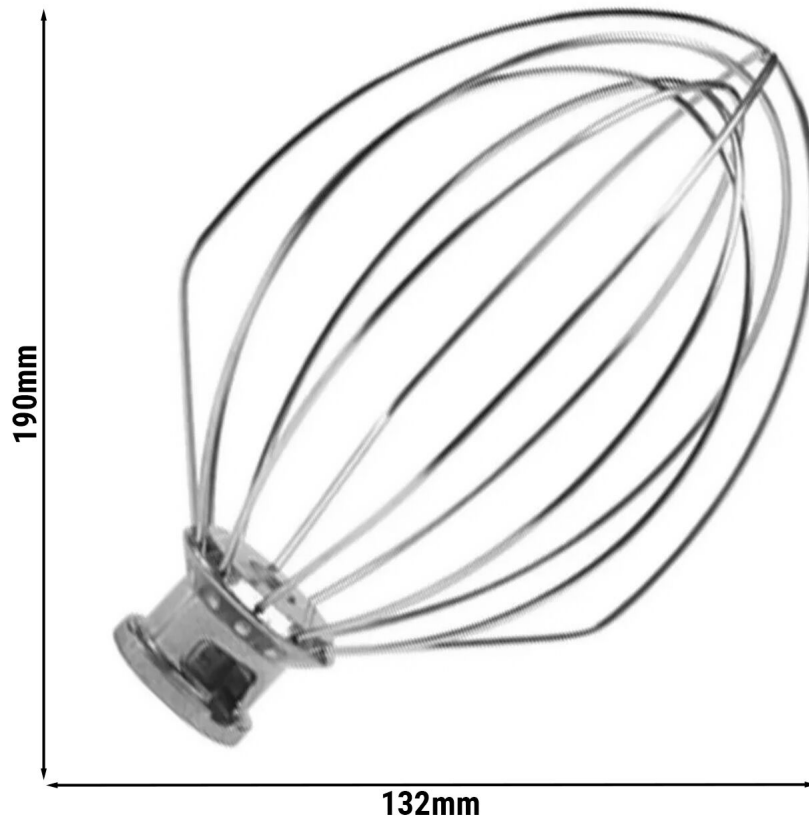

ggmgastro

Company address: GGM Gastro International GmbH Weinerpark 16, 48607 Ochtrup www.ggmgastro.com
Tel: +49 (0) 2553 / 722 01 00 Fax: +49 (0) 2553 / 722 02 00 Email: info@ggmgastro.com

SKU: SB-RMF7B

Whisk for Stand mixer

"EN | ENGLISH
DE | DEUTSCH
NL | NEDERLANDS
ES | ESPAÑOL
FR | FRANÇAIS
IT | ITALIANO"