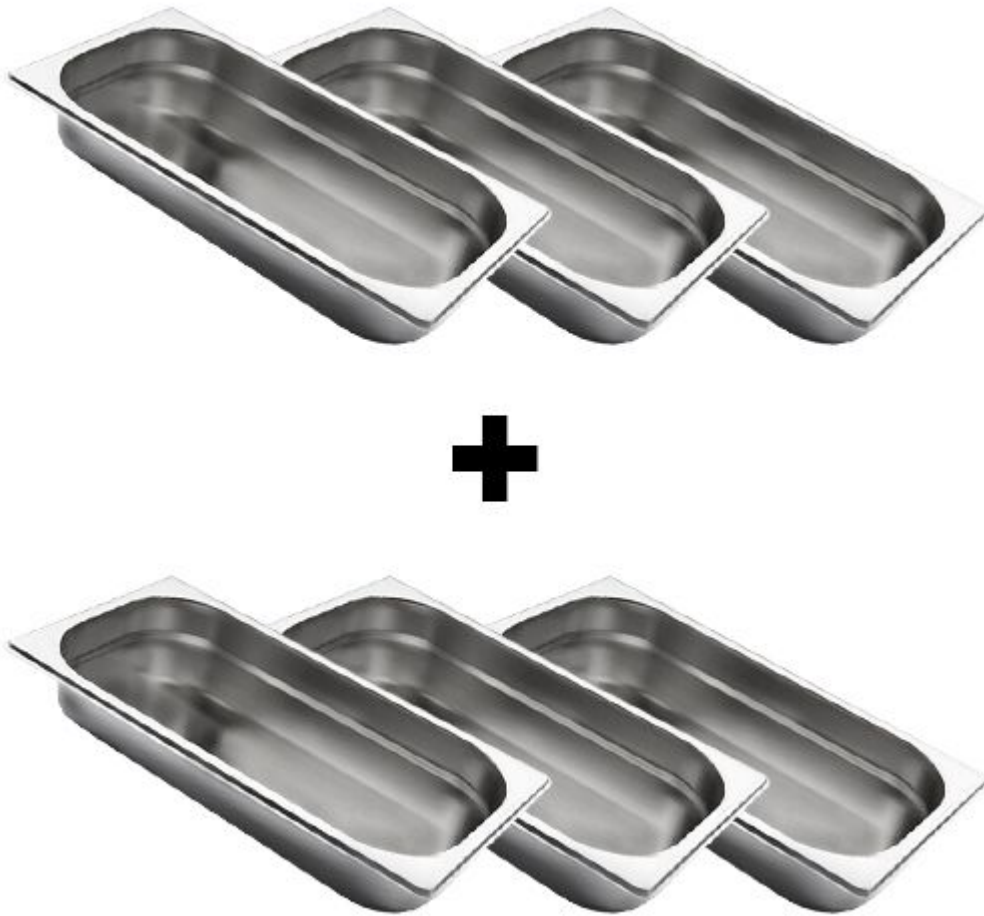

ggmgastro

Company address: GGM Gastro International GmbH Weinerpark 16, 48607 Ochtrup www.ggmgastro.com
Tel: +49 (0) 2553 / 722 01 00 Fax: +49 (0) 2553 / 722 02 00 Email: info@ggmgastro.com

SKU: GBY1340#SET6

Stainless steel Container GN 1/3 - Height: 40mm

"EN | ENGLISH
DE | DEUTSCH
NL | NEDERLANDS
ES | ESPAÑOL
FR | FRANÇAIS
IT | ITALIANO"