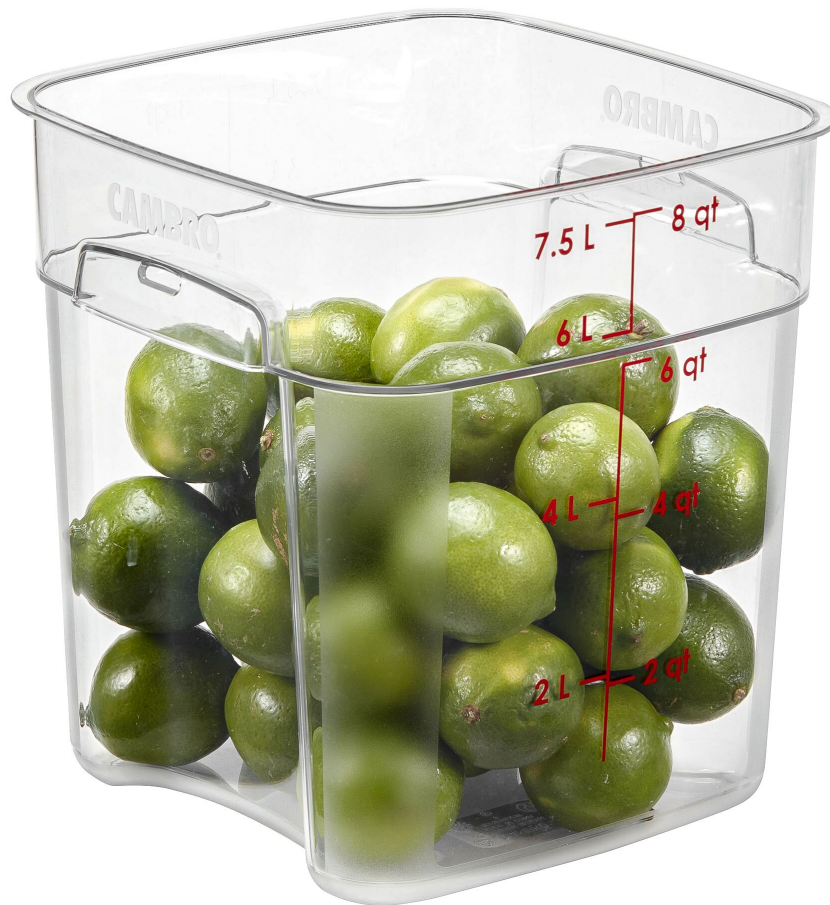

ggmgastro

Company address: GGM Gastro International GmbH Weinerpark 16, 48607 Ochtrup www.ggmgastro.com
Tel: +49 (0) 2553 / 722 01 00 Fax: +49 (0) 2553 / 722 02 00 Email: info@ggmgastro.com

SKU: 8SFSPROCW135

**(6 pieces) CAMBRO | CAMWEAR® - FreshPro container - 7.6 liters -
transparent**

"EN | ENGLISH
DE | DEUTSCH
NL | NEDERLANDS
ES | ESPAÑOL
FR | FRANÇAIS
IT | ITALIANO"