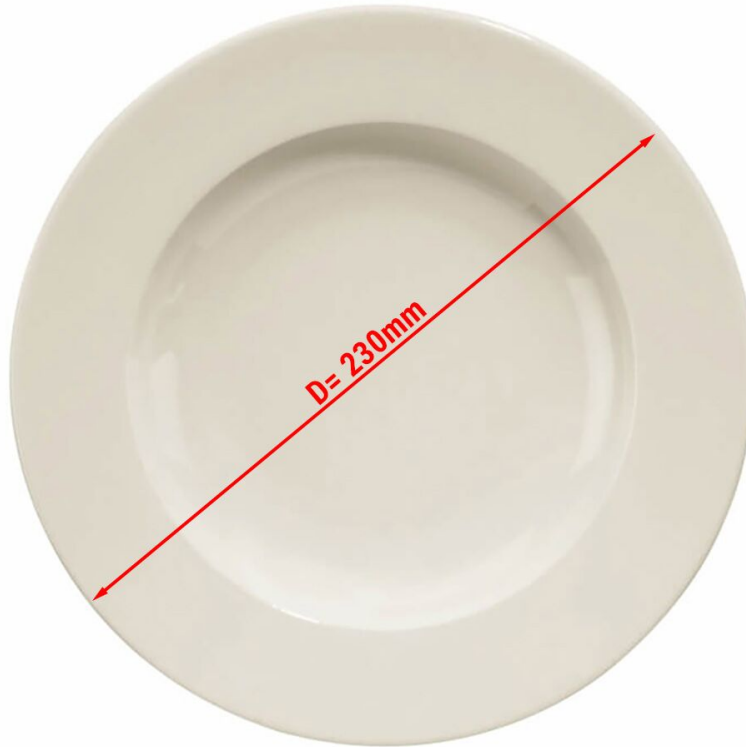

ggmgastro

Company address: GGM Gastro International GmbH Weinerpark 16, 48607 Ochtrup www.ggmgastro.com
Tel: +49 (0) 2553 / 722 01 00 Fax: +49 (0) 2553 / 722 02 00 Email: info@ggmgastro.com

SKU: TTPEK23#12

(12 pieces) PERA Cream - Plate - deep - Ø 230mm - Cream

"EN | ENGLISH
DE | DEUTSCH
NL | NEDERLANDS
ES | ESPAÑOL
FR | FRANÇAIS
IT | ITALIANO"