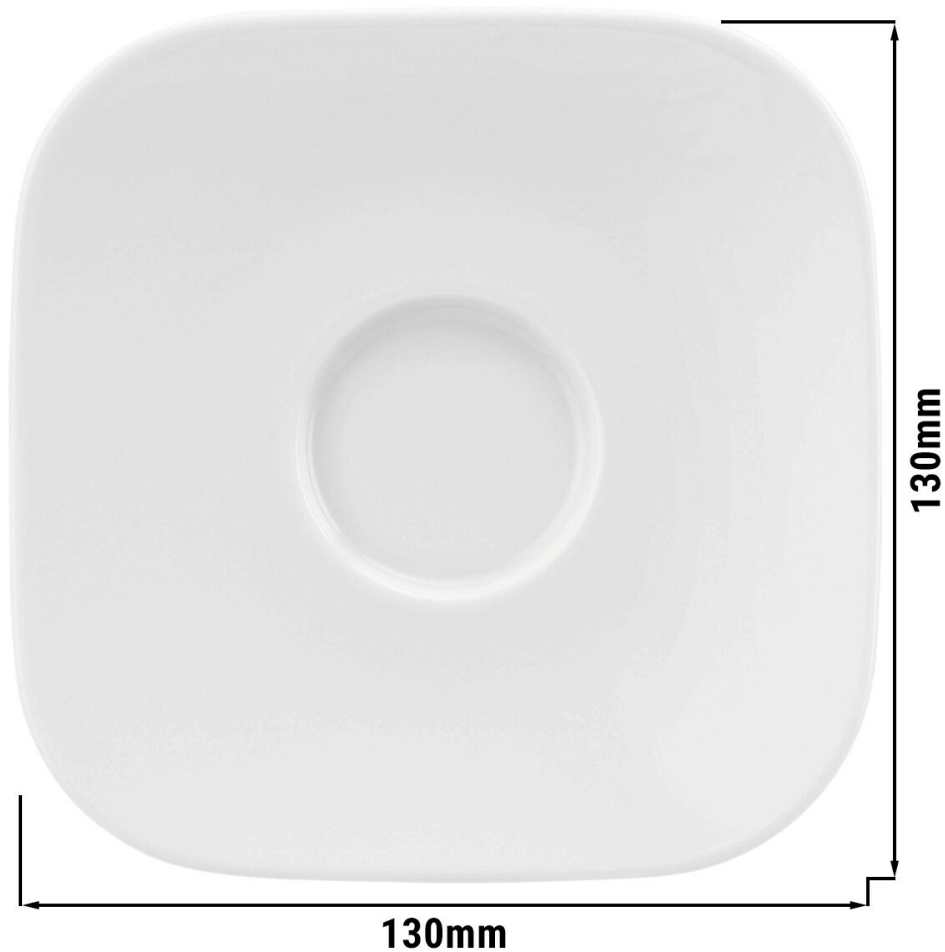

ggmgastro

Company address: GGM Gastro International GmbH Weinerpark 16, 48607 Ochtrup www.ggmgastro.com
Tel: +49 (0) 2553 / 722 01 00 Fax: +49 (0) 2553 / 722 02 00 Email: info@ggmgastro.com

SKU: UTECFDSW13

(6 pieces) SELTMANN WEIDEN | Saucer - angular small - 130 x 130 mm - White

"EN | ENGLISH
DE | DEUTSCH
NL | NEDERLANDS
ES | ESPAÑOL
FR | FRANÇAIS
IT | ITALIANO"