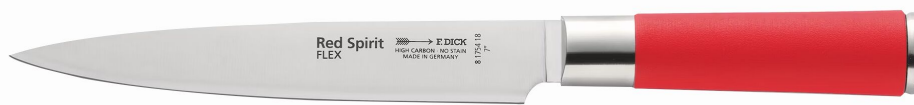

ggmgastro

Company address: GGM Gastro International GmbH Weinerpark 16, 48607 Ochtrup www.ggmgastro.com
Tel: +49 (0) 2553 / 722 01 00 Fax: +49 (0) 2553 / 722 02 00 Email: info@ggmgastro.com

SKU: FILMEFD18

F. DICK | Red Spirit - Filleting knife - Blade: 180mm

"EN | ENGLISH
DE | DEUTSCH
NL | NEDERLANDS
ES | ESPAÑOL
FR | FRANÇAIS
IT | ITALIANO"