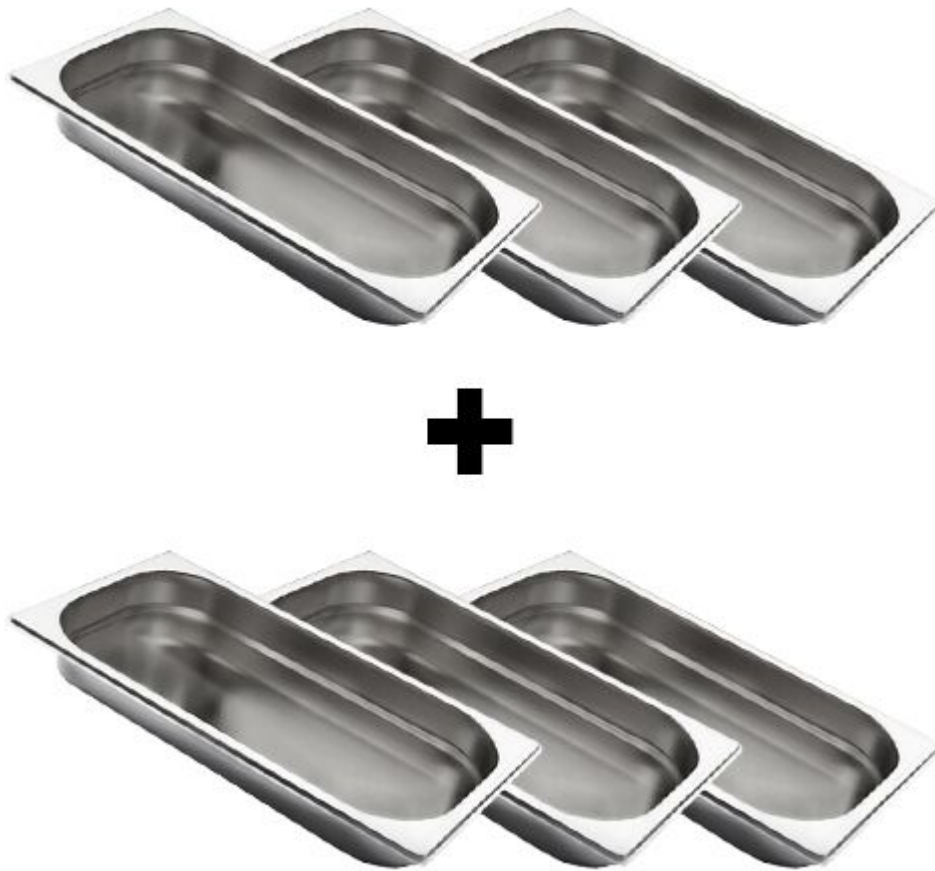

ggmgastro

Company address: GGM Gastro International GmbH Weinerpark 16, 48607 Ochtrup www.ggmgastro.com
Tel: +49 (0) 2553 / 722 01 00 Fax: +49 (0) 2553 / 722 02 00 Email: info@ggmgastro.com

SKU: GBY1320#SET6

Stainless steel Container GN 1/3 - Height: 20mm

"EN | ENGLISH
DE | DEUTSCH
NL | NEDERLANDS
ES | ESPAÑOL
FR | FRANÇAIS
IT | ITALIANO"