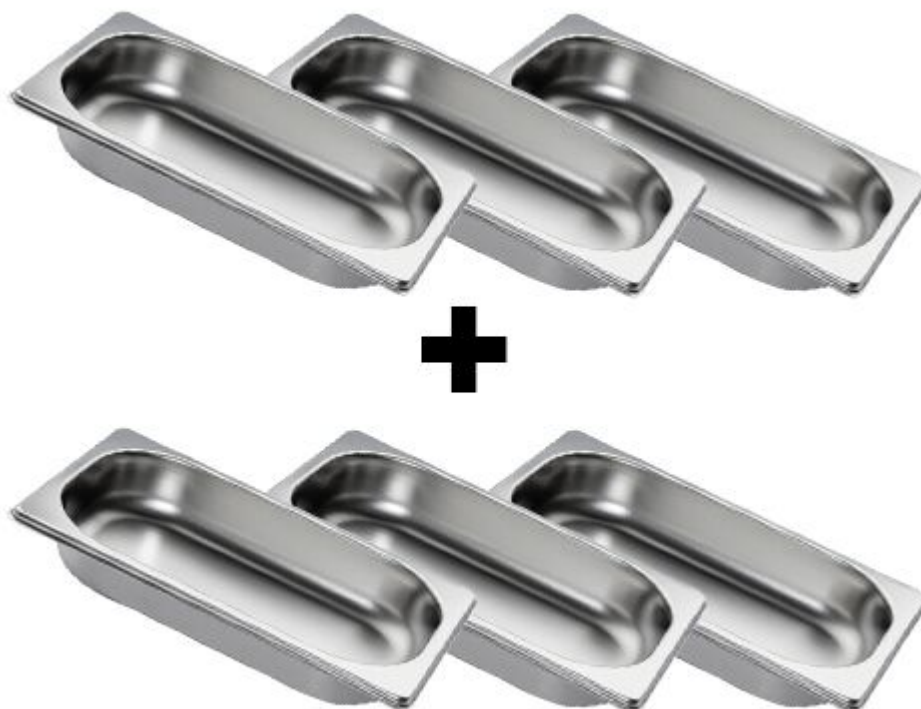

ggmgastro

Company address: GGM Gastro International GmbH Weinerpark 16, 48607 Ochtrup www.ggmgastro.com
Tel: +49 (0) 2553 / 722 01 00 Fax: +49 (0) 2553 / 722 02 00 Email: info@ggmgastro.com

SKU: GBY1440#SET6

Stainless steel Container GN 1/4 - Height: 40mm

"EN | ENGLISH
DE | DEUTSCH
NL | NEDERLANDS
ES | ESPAÑOL
FR | FRANÇAIS
IT | ITALIANO"