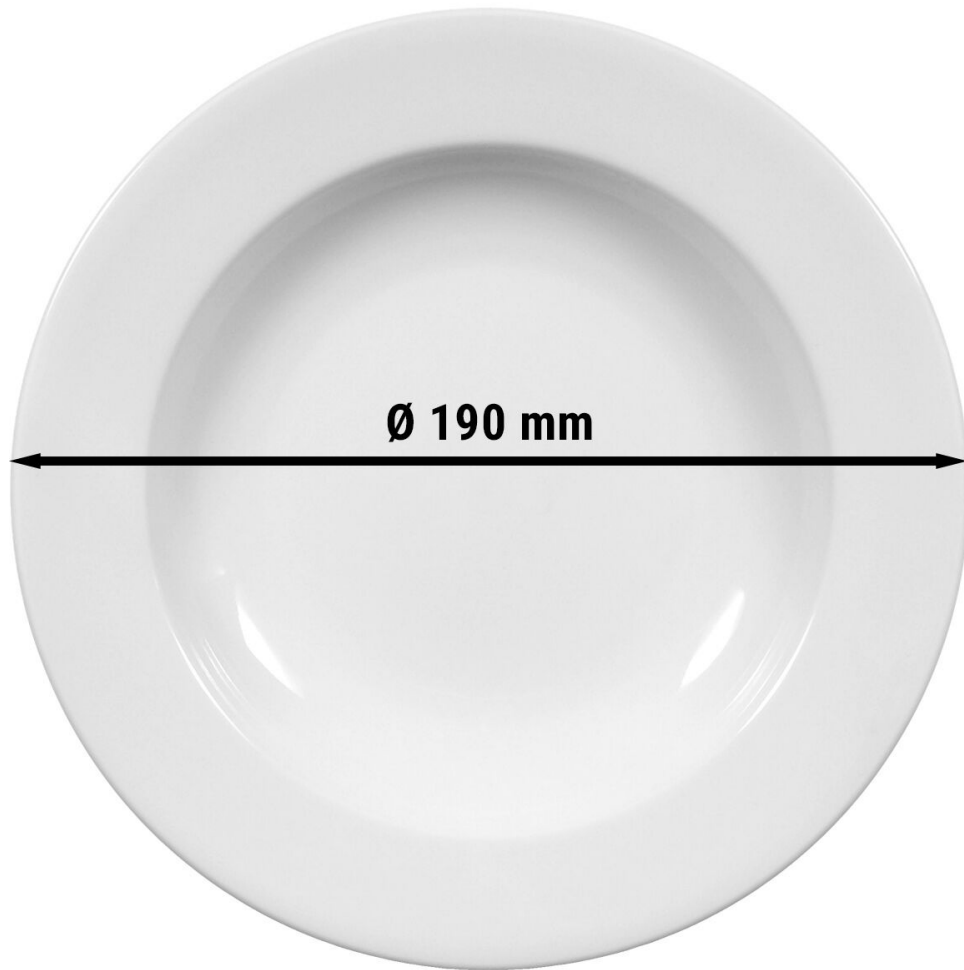

ggmgastro

Company address: GGM Gastro International GmbH Weinerpark 16, 48607 Ochtrup www.ggmgastro.com
Tel: +49 (0) 2553 / 722 01 00 Fax: +49 (0) 2553 / 722 02 00 Email: info@ggmgastro.com

SKU: SATMBSW19

**(6 pieces) SELTMANN WEIDEN | Salad plate - Ø 190 mm -
White/Plain**

"EN | ENGLISH
DE | DEUTSCH
NL | NEDERLANDS
ES | ESPAÑOL
FR | FRANÇAIS
IT | ITALIANO"