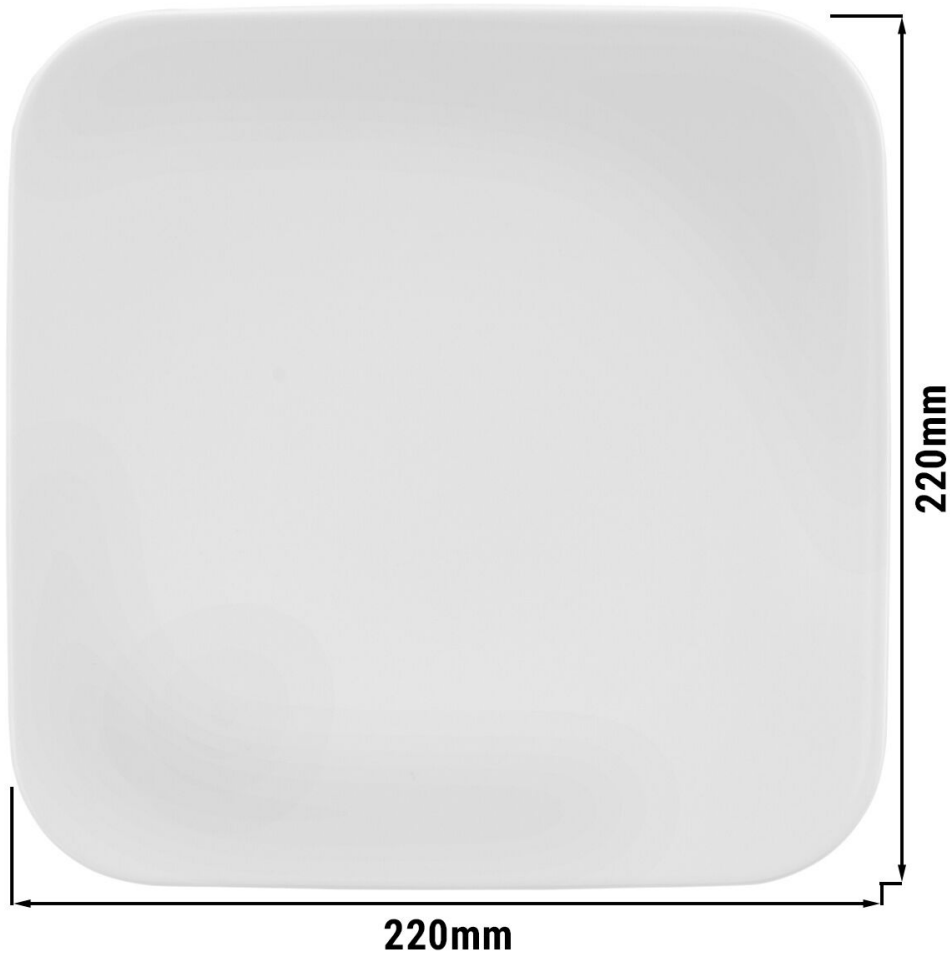

ggmgastro

Company address: GGM Gastro International GmbH Weinerpark 16, 48607 Ochtrup www.ggmgastro.com
Tel: +49 (0) 2553 / 722 01 00 Fax: +49 (0) 2553 / 722 02 00 Email: info@ggmgastro.com

SKU: TFECFDSW22

**(6 pieces) SELTMANN WEIDEN | Plates - flat square - 220 x 220 mm
- White**

"EN | ENGLISH
DE | DEUTSCH
NL | NEDERLANDS
ES | ESPAÑOL
FR | FRANÇAIS
IT | ITALIANO"