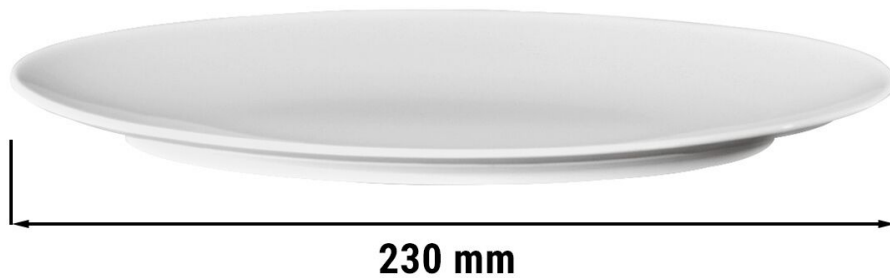

ggmgastro

Company address: GGM Gastro International GmbH Weinerpark 16, 48607 Ochtrup www.ggmgastro.com
Tel: +49 (0) 2553 / 722 01 00 Fax: +49 (0) 2553 / 722 02 00 Email: info@ggmgastro.com

SKU: CSMCSW23

(6 pieces) SELTMANN WEIDEN | Coup bowl - 230mm

"EN | ENGLISH
DE | DEUTSCH
NL | NEDERLANDS
ES | ESPAÑOL
FR | FRANÇAIS
IT | ITALIANO"