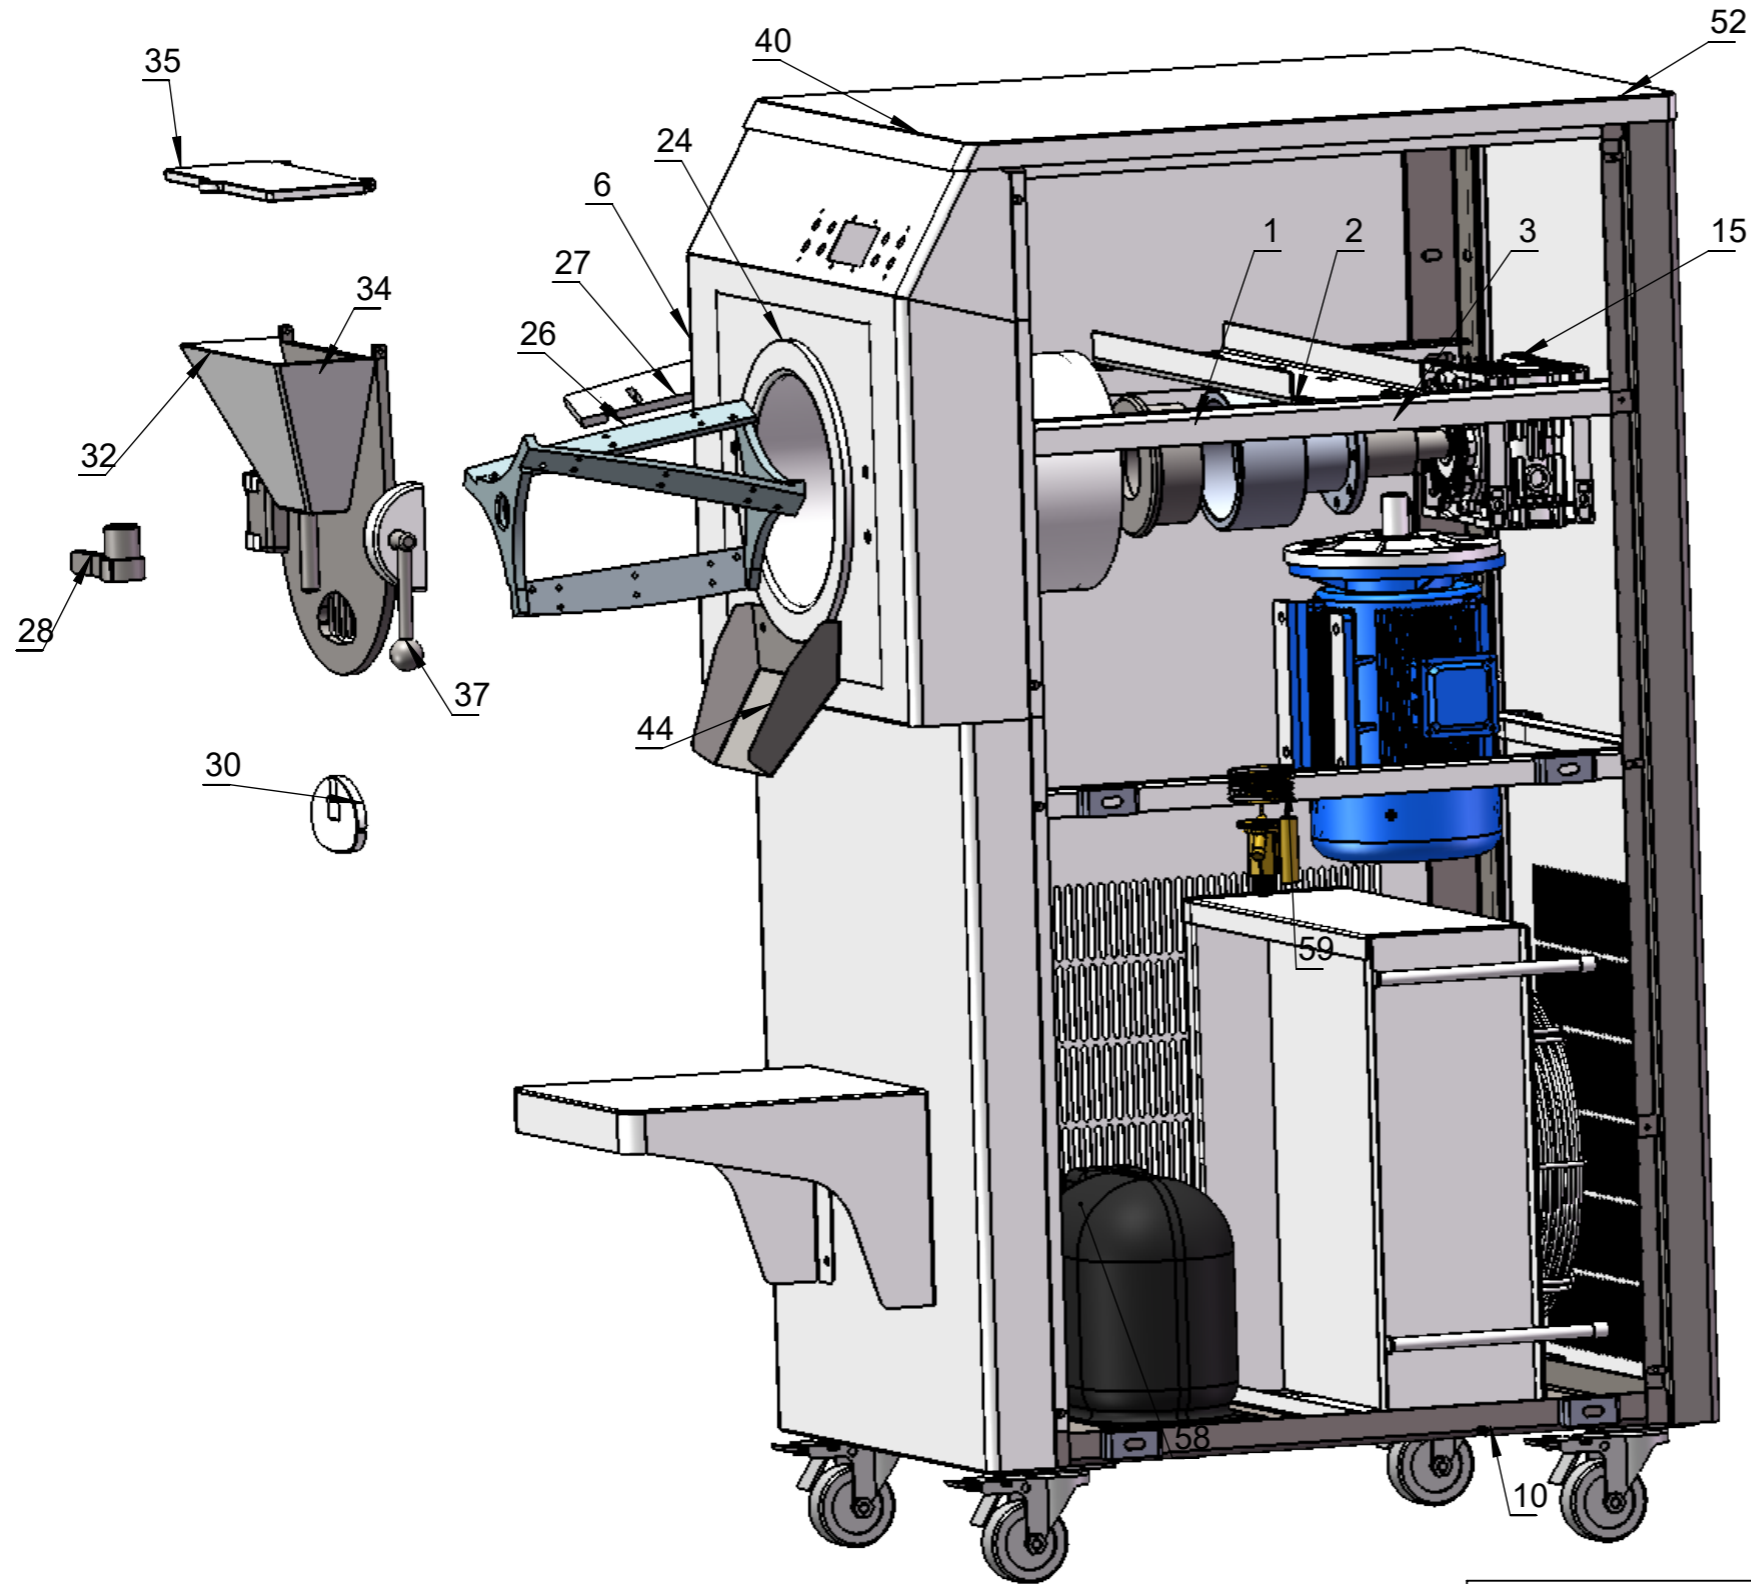

A

B

C

D

Item No	Name
35	Observe cover
32	Ice cream discharge
34	Ingredient feeding
28	Discharge tighten
30	Discharge door
37	Discharge tighten handler
26	beater
44	Ice cream splice platform
24	Cylinder
27	Beater knife
40	Top cover panel
1	Mechanical seals
2	Gearbox basement
3	Agitator shaft
15	Gearbox
10	Condenser
52	Rear side panel
51	Side panels
58	Compressor
59	Expansion valve

Exploded diagram for 80W Gelato machine